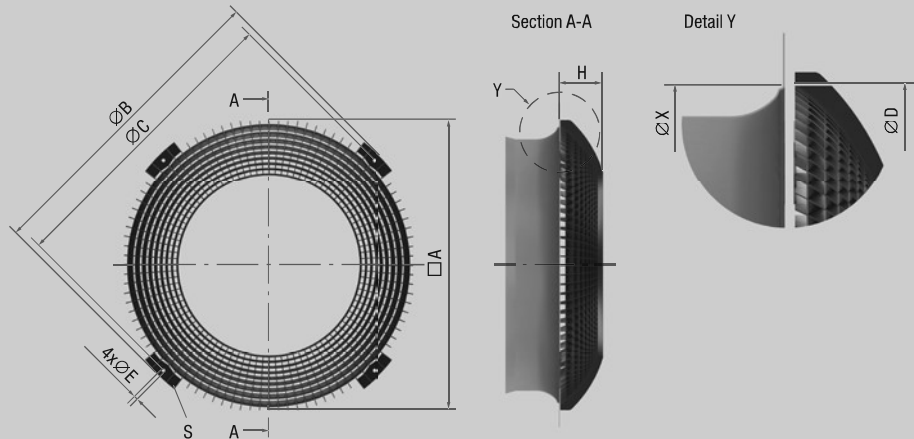

FlowGrid – always a good solution.

Version A*
closed

Version B

Article number	Version	RadiCal	RadiPac	HyBlade®
00190-2-2957*	A*	175, 190	–	–
00250-2-2957*	A*	220, 225, 250	–	–
20280-2-2957	B	220, 225, 250, 280	250, 280	200
25310-2-2957	B	310	310	250
00400-2-2957	B	355, 400	355	–
35505-2-2957	B	450, 500	400, 450, 500	300, 315, 330, 350
00630-2-2957	B	560, 630	560, 630	400
50710-2-2957	B	–	710	450, 500
63000-2-2957	B	–	800	560, 630
80000-2-2957	B	–	900	710, 800
91000-2-2957	B	–	–	910

*FlowGrid is completely enclosed and works as a guard grille

Would you like to find out more?

If you need an installation guide or more information about the dimensions, go to:

www.ebmpapst.com/flowgrid-manual